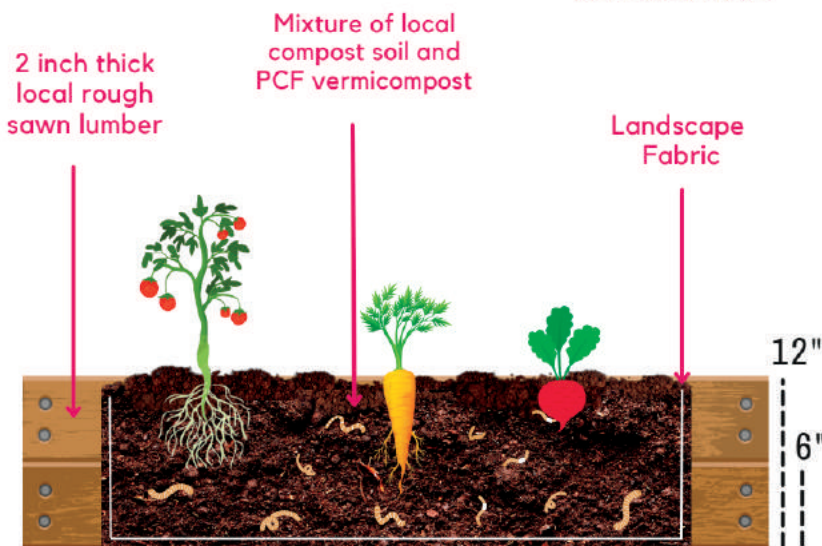

- We source all local materials and bring them to you
- We build and fill your beds with nutrient dense organic soil and compost for maximum growth
- We connect you to growers all over Marquette County to support in your gardening efforts.

IMPORTANT DATES

- April 30th, 2023: Deadline to order
- May 1-31st, 2023: Bed building occurs
- June 15th, 2023: Last Frost, plant your bed!

RESILIENCY GARDEN BED

It's named "resiliency" because learning to grow your own food means you are taking your health into your own hands and building RESILIENCE!

FARM-TO-SCHOOL PROGRAM

A portion of every bed sales goes to pay for the Farm-to-School education program

We service Marquette County homes and businesses

MATERIAL

SIZING | PRICING

FEET	FEET	INCH	PRICE
3	6	12	\$450.00
3	6	24	\$600.00
4	8	12	\$600.00
4	8	24	\$850.00
4	12	12	\$825.00
4	12	24	\$1,150.00